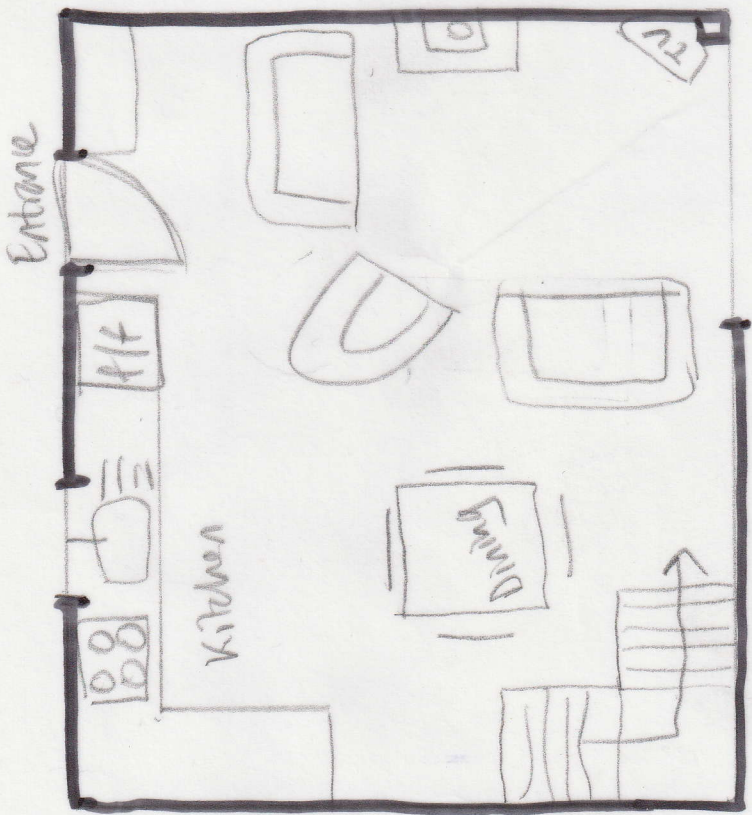

Herdwick Fold Floorplan

approx 5.8m

approx 7m