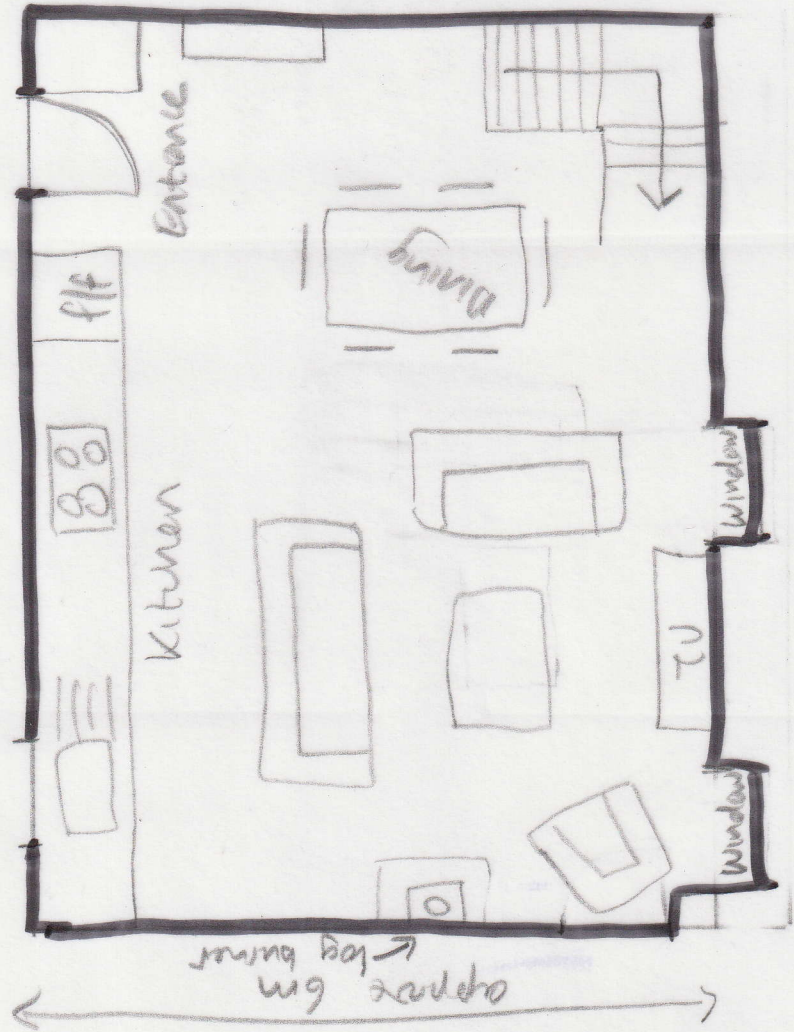

The Old Syre Floorplan

approx 8m