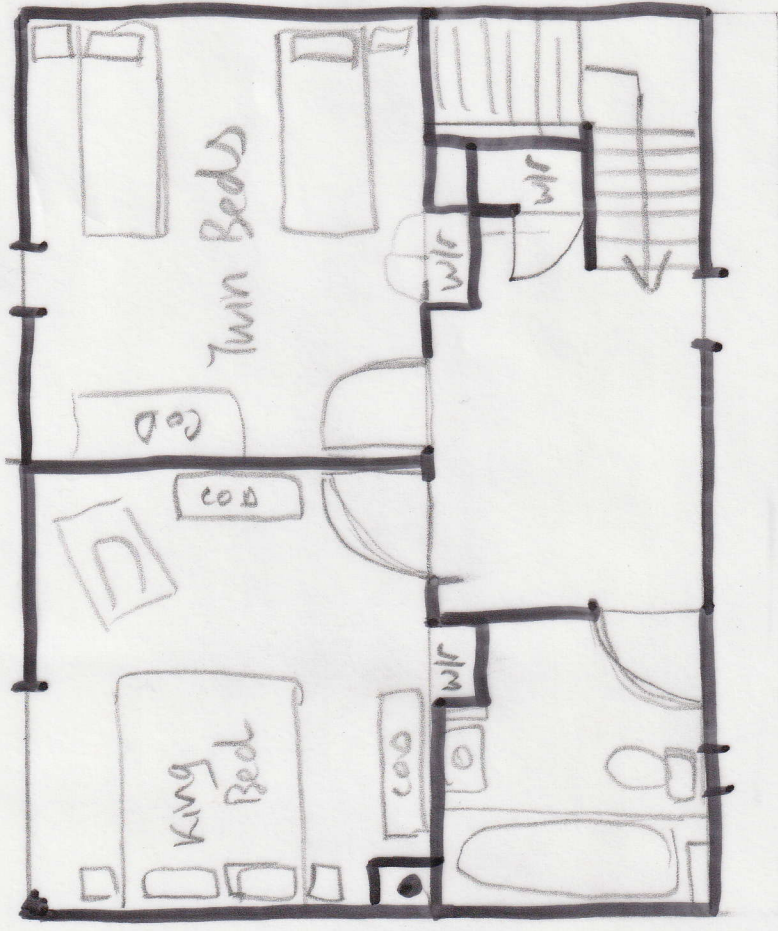

The Old Syre Floorplan

approx 8m