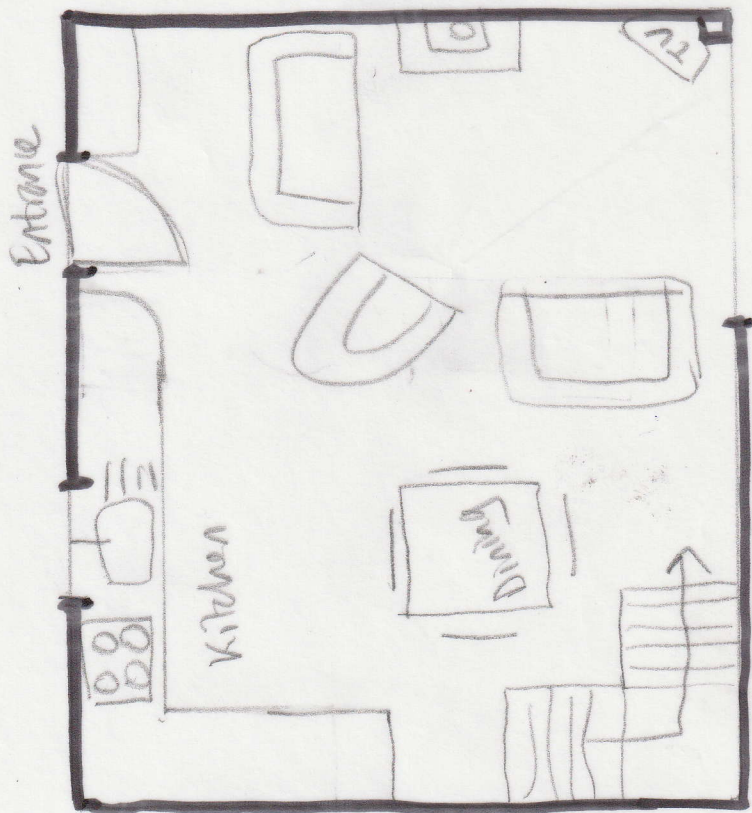

# Herdwick Fold Floorplan

approx 5.8m

approx 7m