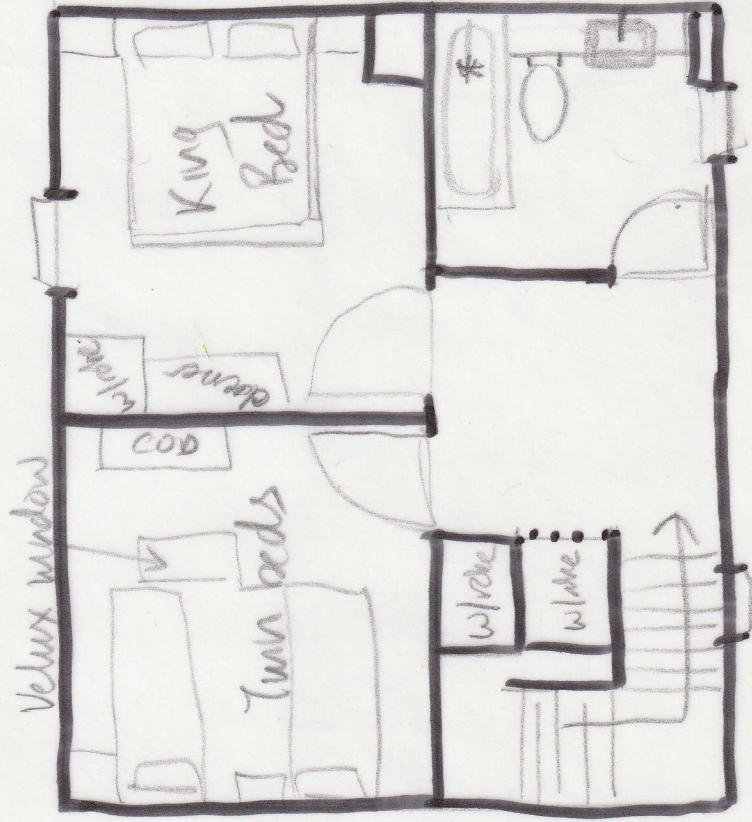

# Herdwick Fold Floorplan

approx 5.8m

approx 7m